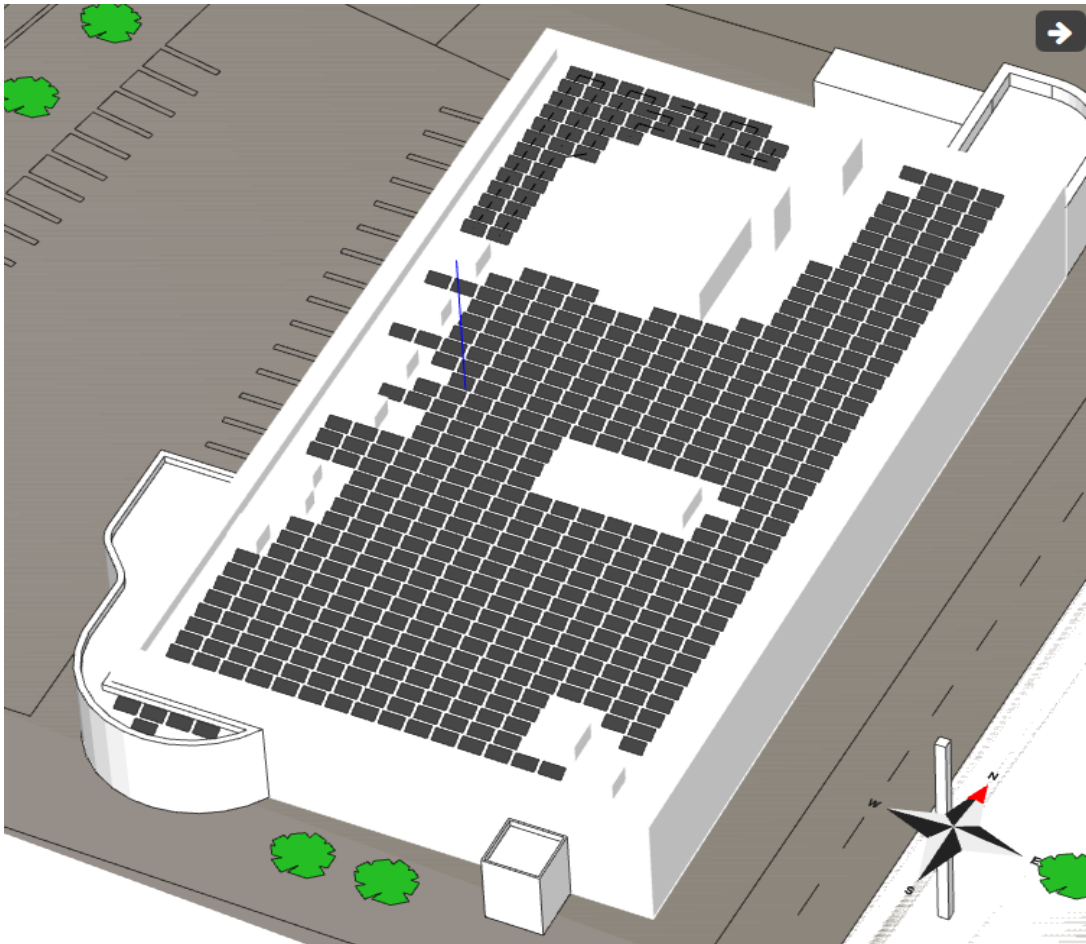

Company name

Company address

TITLE

Project Name

New project - Nurburg

Address

Via Albiano Loc.I Cedri, 55051 Barga LU, Italie

Last modification: 09/11/2020
Version : 2020.2.06

archelios PRO

SITE

Latitude 44.08
Longitude 10.47

Annual global irradiation (kWh.m²/year)	1362
Annual direct irradiation (kWh.m²/year)	760
Annual diffuse irradiation (kWh.m²/year)	602

PRODUCTION