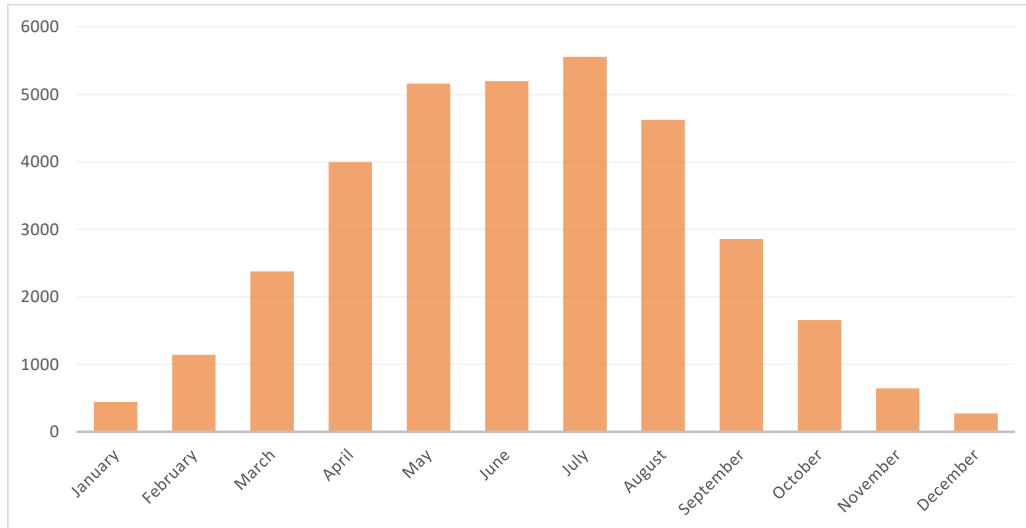

SITE

Latitude 44.08
Longitude 10.47

Annual global irradiation (kWh.m²/year)	1362
Annual direct irradiation (kWh.m²/year)	760
Annual diffuse irradiation (kWh.m²/year)	602

PRODUCTION